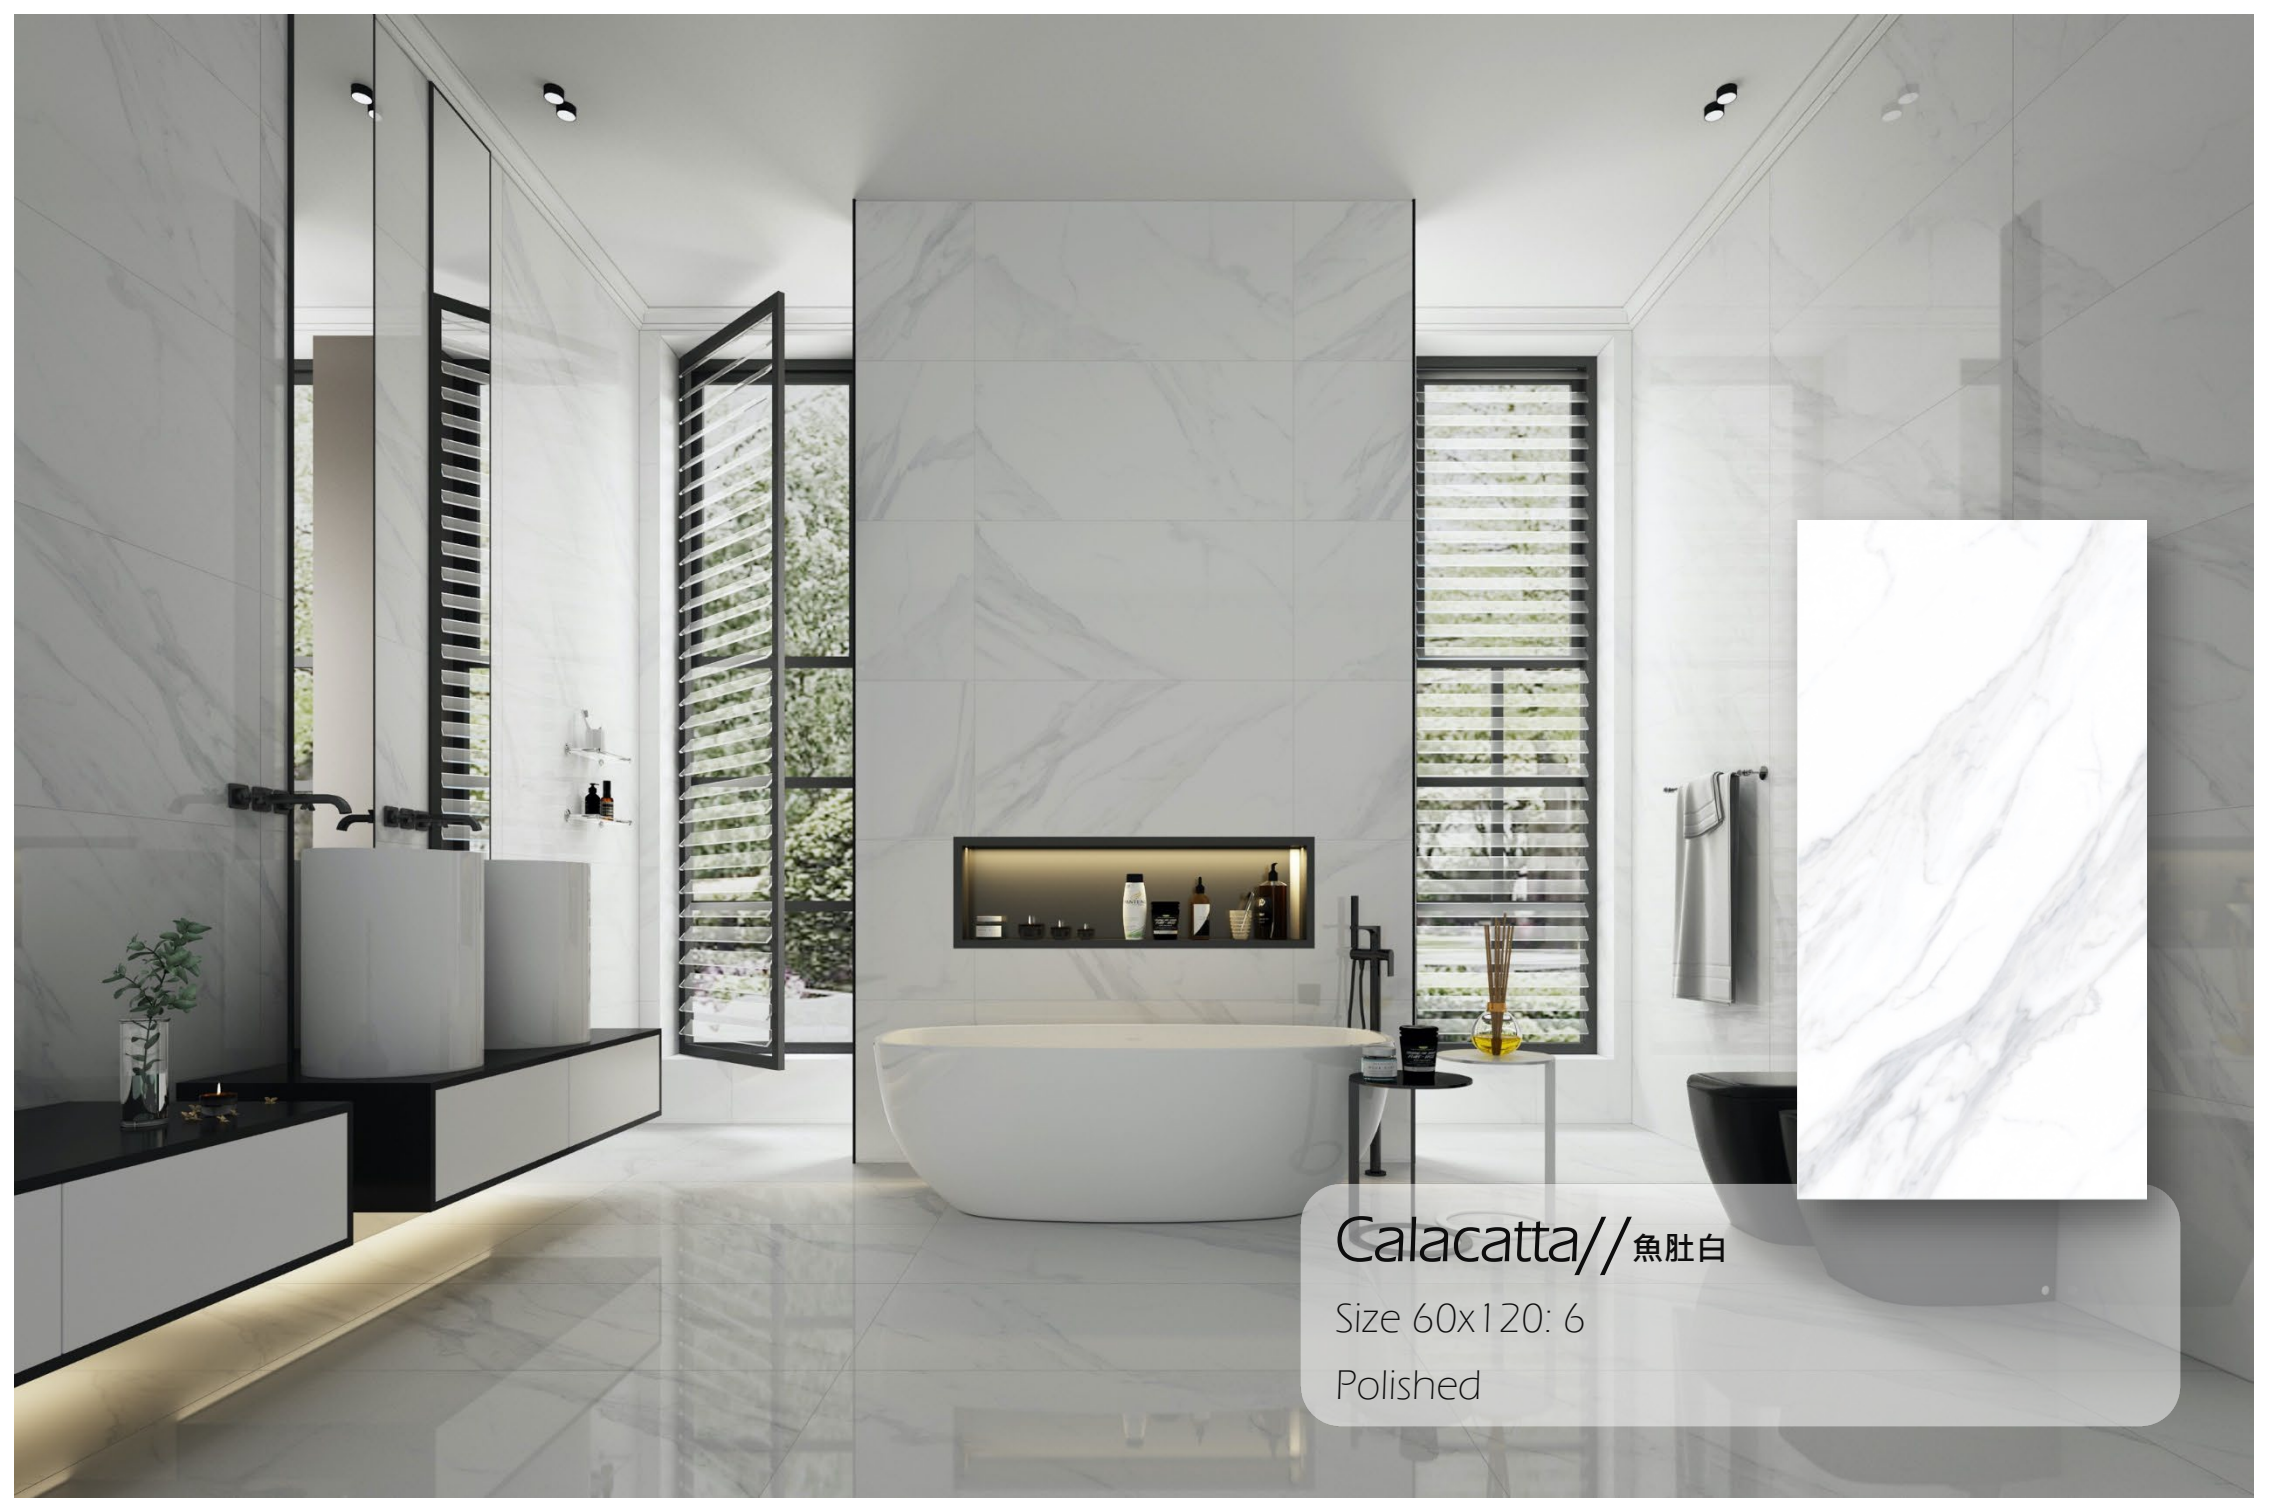

Volakas White// 爵士白
Size 90x180: 3, 60x120: 4
Polished

Bianco//彩雲白

Size 90x180: 4, 60x120: 8, 60x60: 16

Polished / Matte

Statuario Venato// 浮華雪花白

Size 90x180: 5, 60x120: 12, 60x60: 24

Polished / Matte

Calacatta//魚肚白