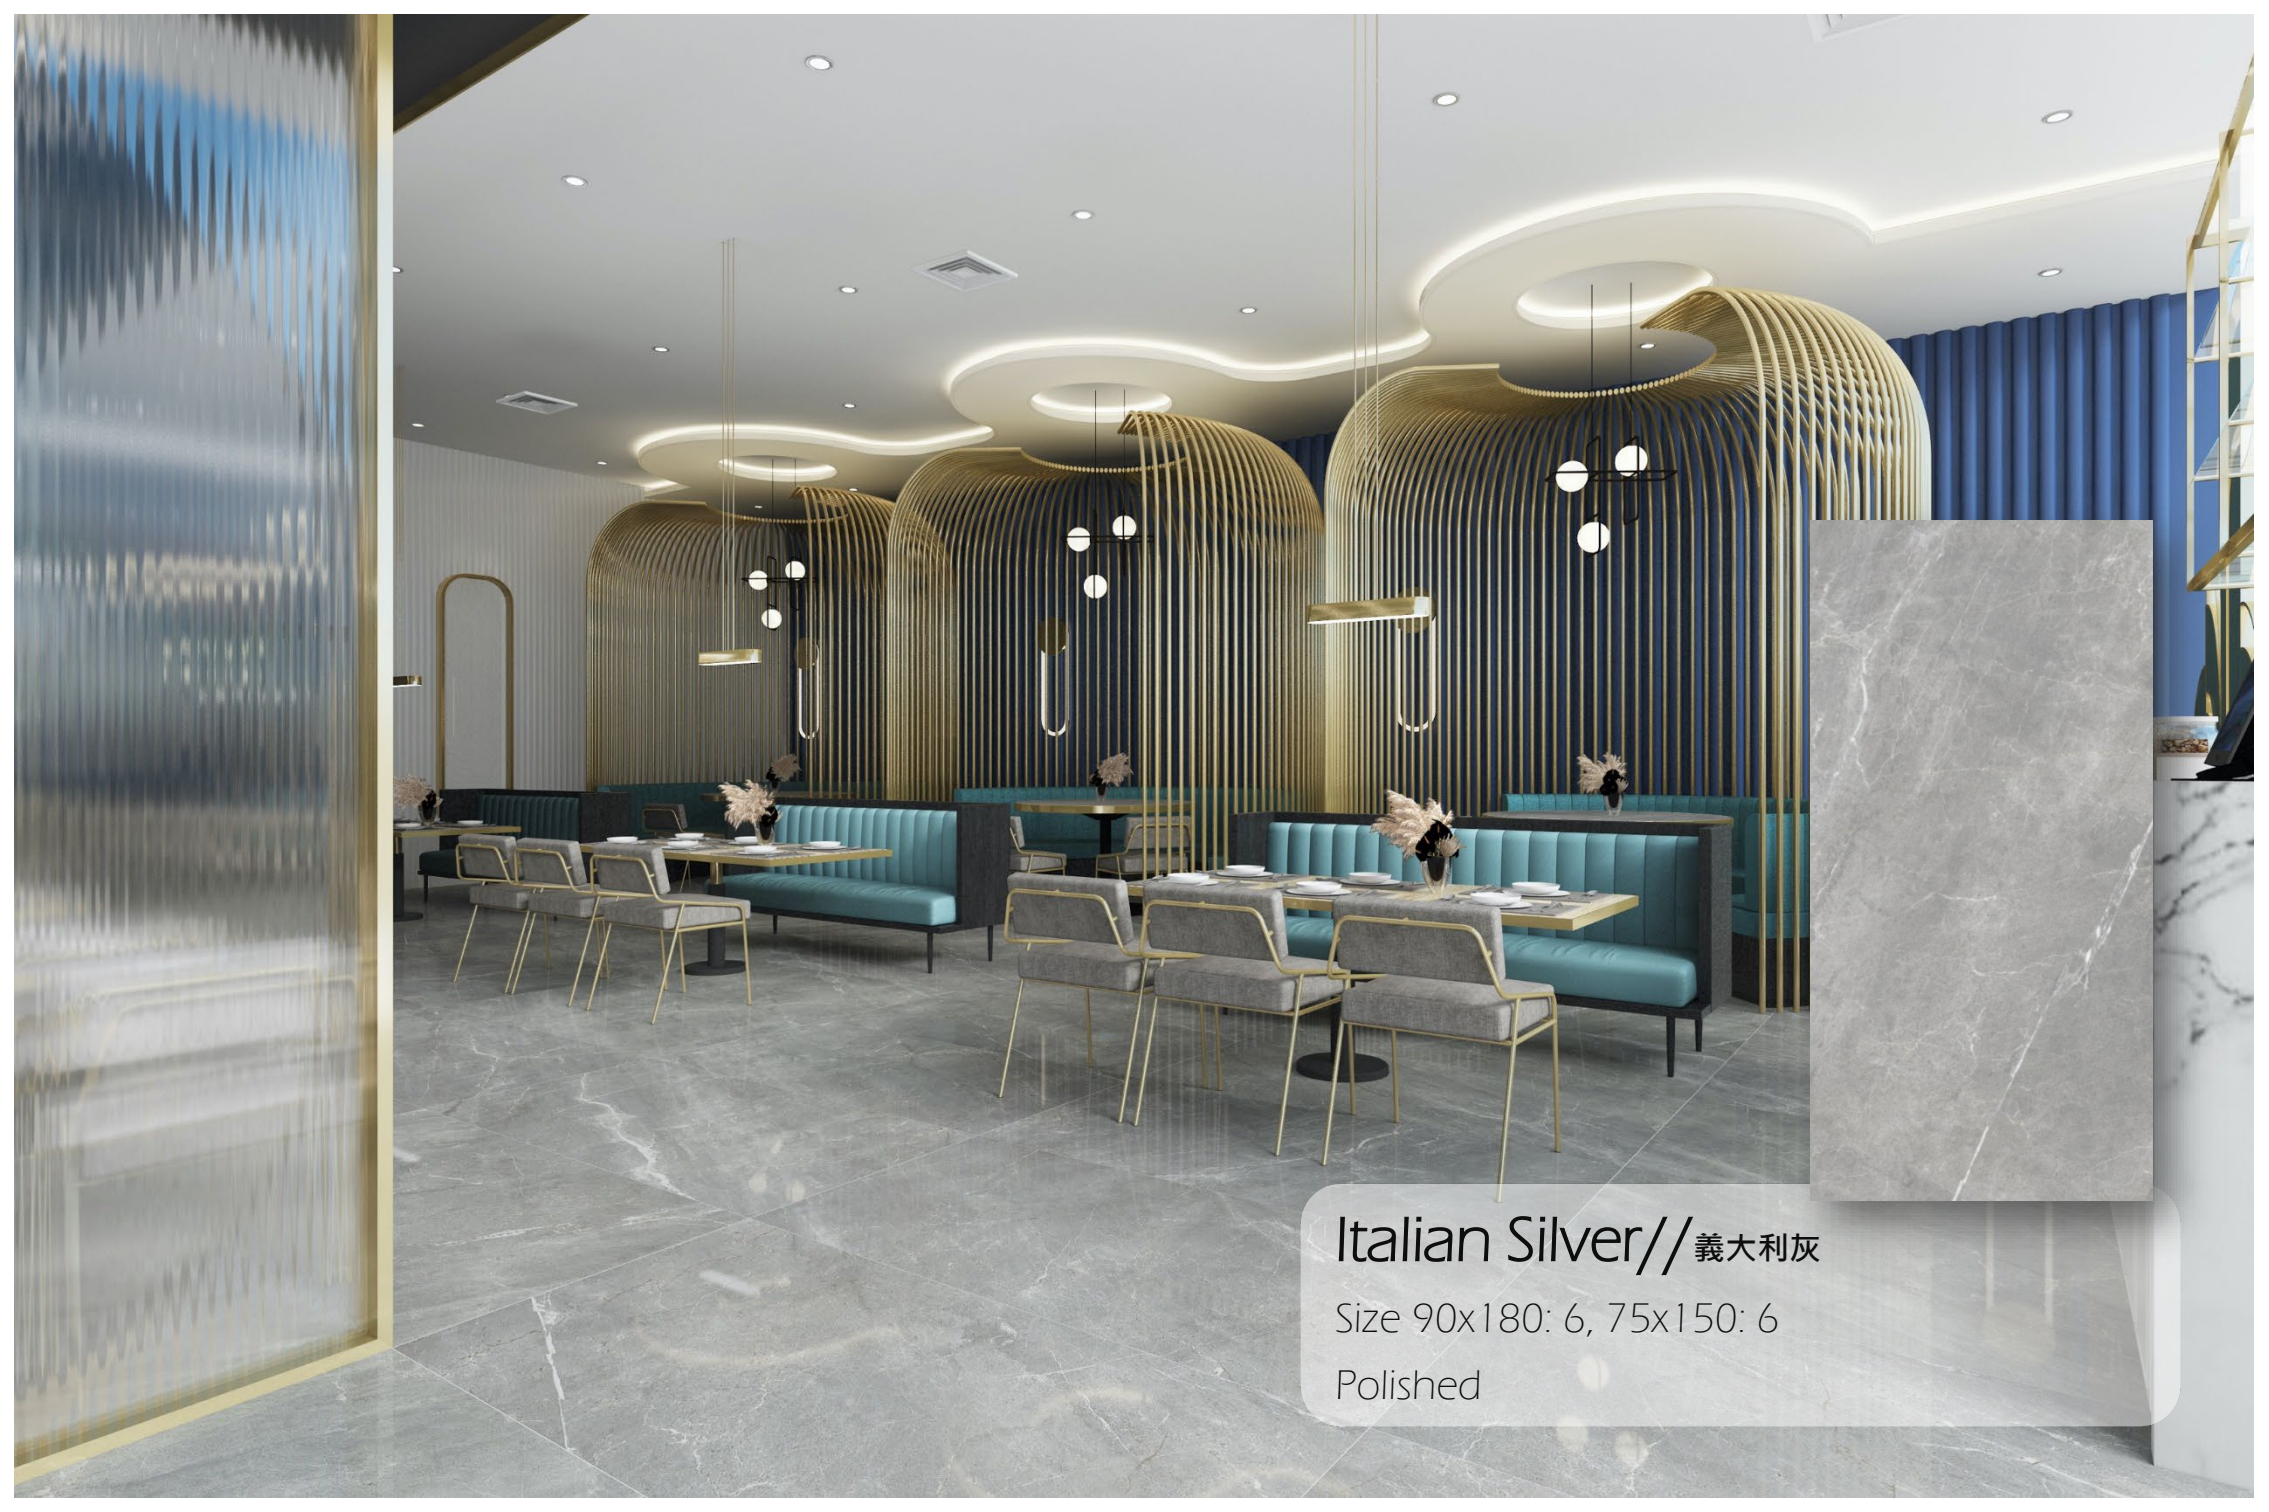

Italian Silver// 義大利灰

Size 90x180: 6, 75x150: 6

Polished