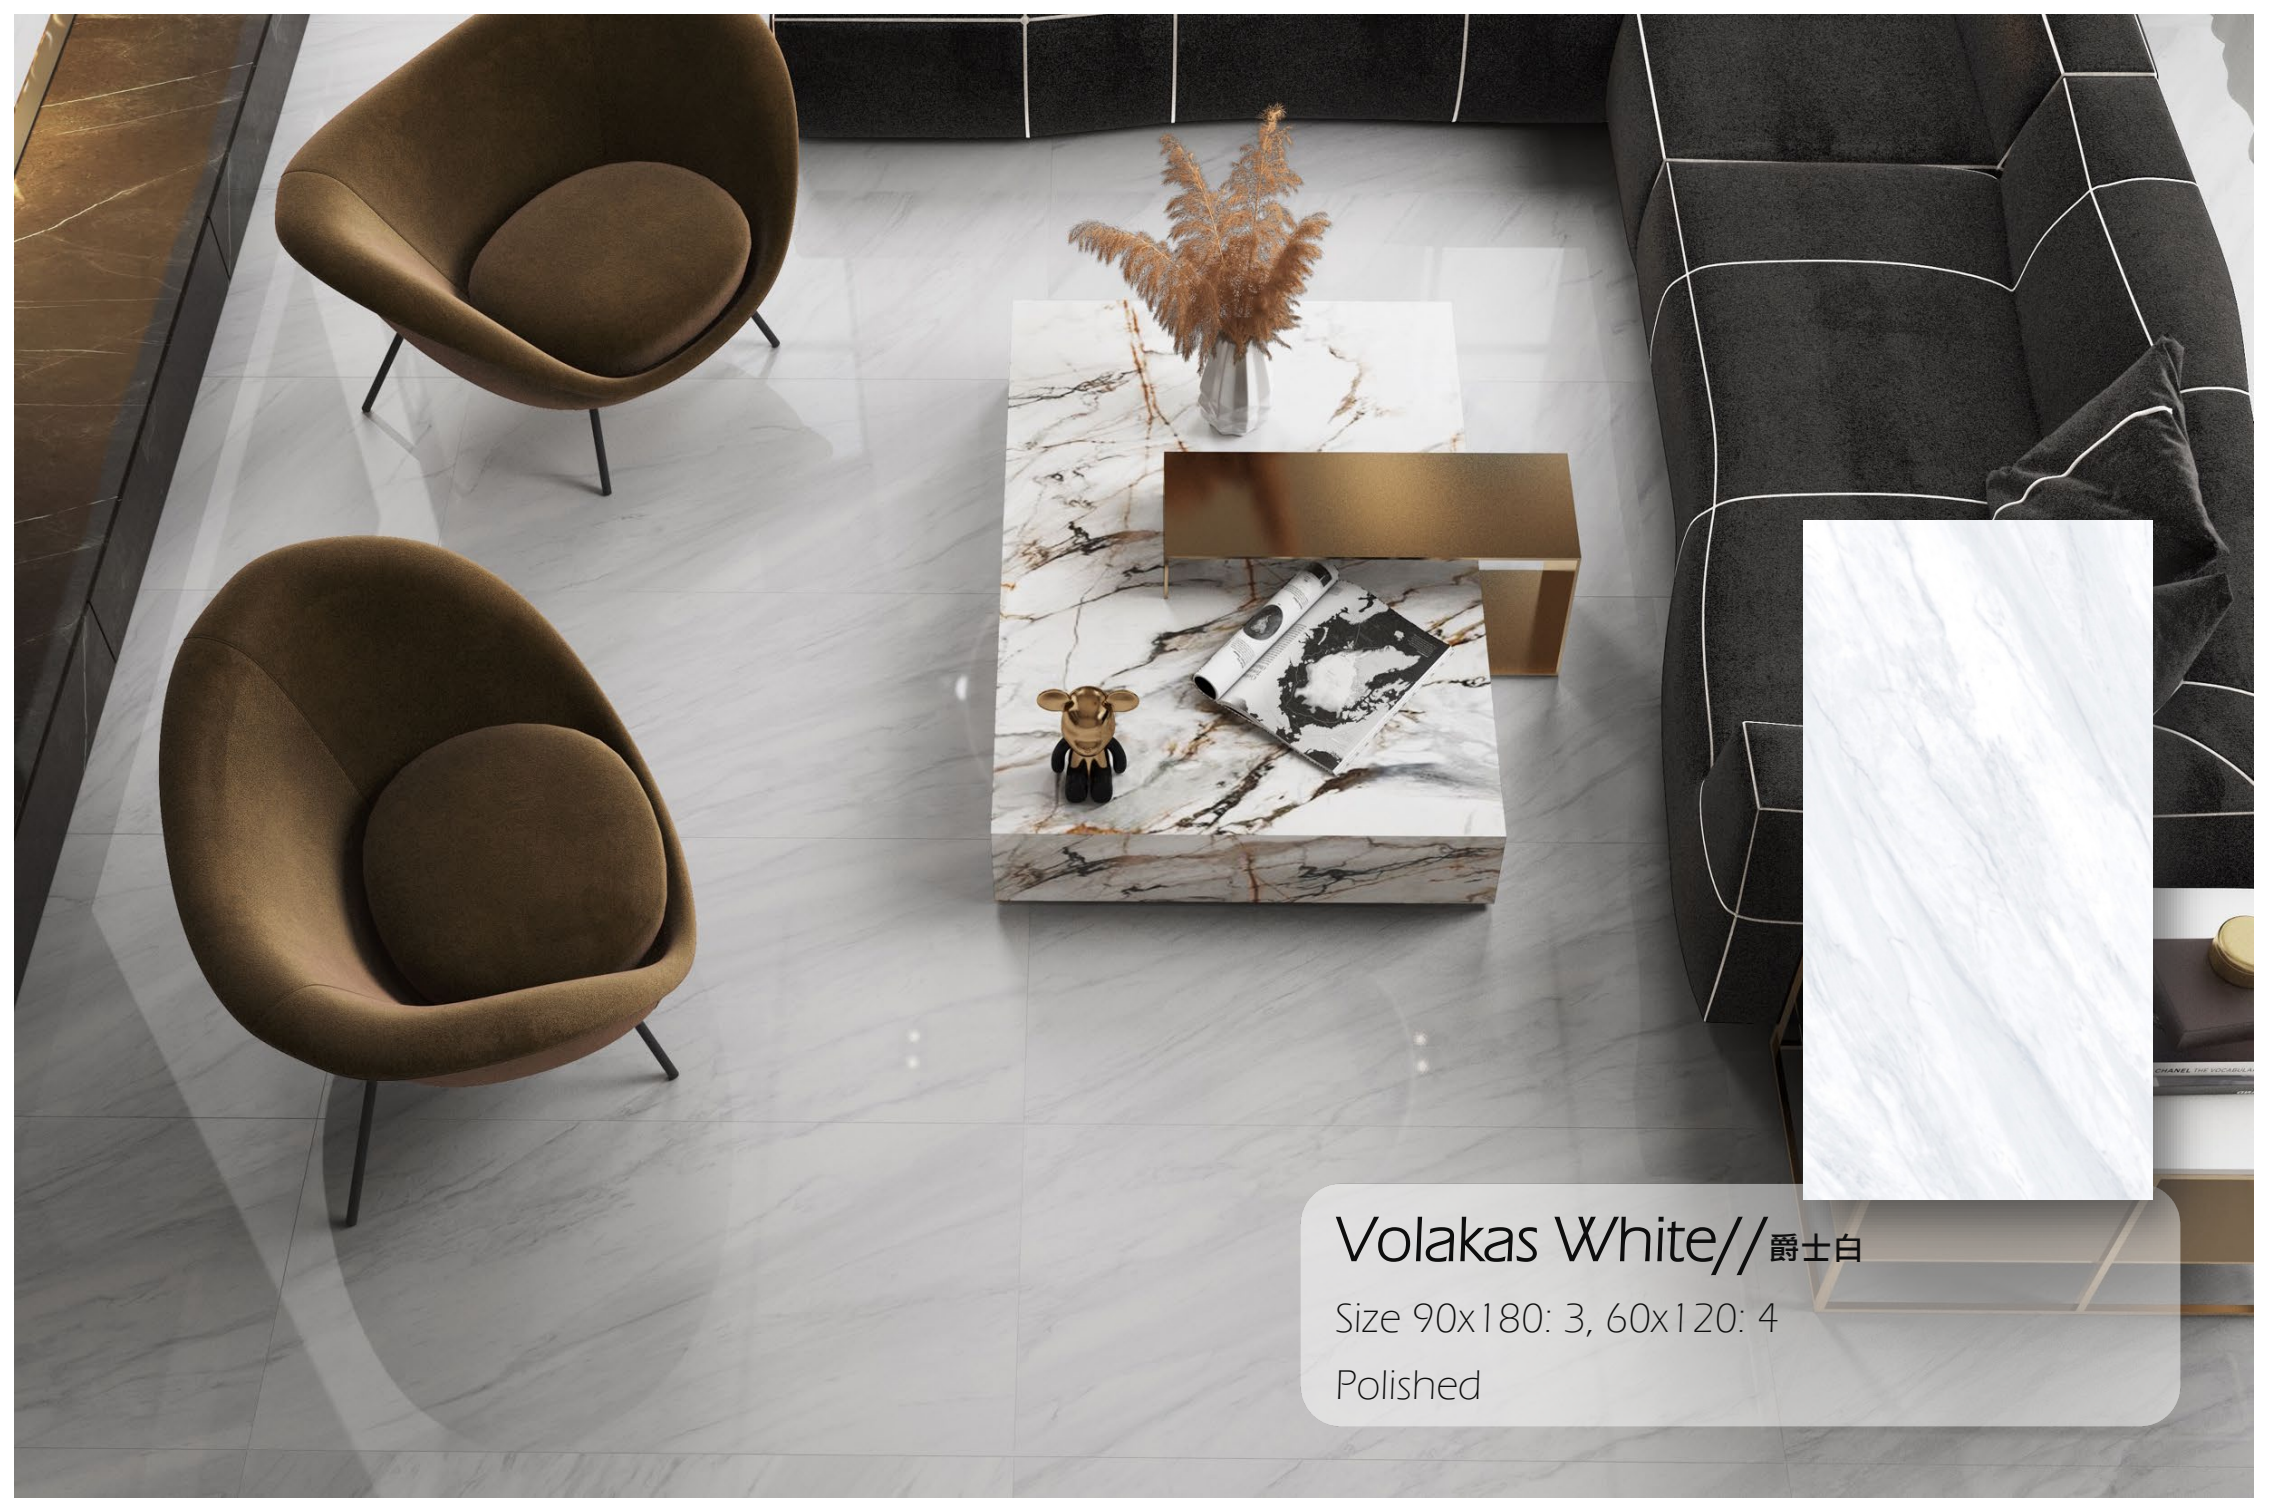

- Marble// -

Marble Collection//

Style MARBLE

臻石系列

CONCEPT OF DESIGN

The **Marble Collection** is the perfect interpretation of Femminello. “Loyal to nature, determined to innovate”. The Marble Collection focuses on the realistic reproduction of precious marbles and carefully selects rare marbles from Italy, Greece and Turkey for replication. In order to ensure that every texture is natural and moving, and incorporate the latest ceramic tile technology, the gorgeous effect of precious marble and the safe and durable characteristics of modern material technology can be presented in the space at the same time through the many faces of design in each product.